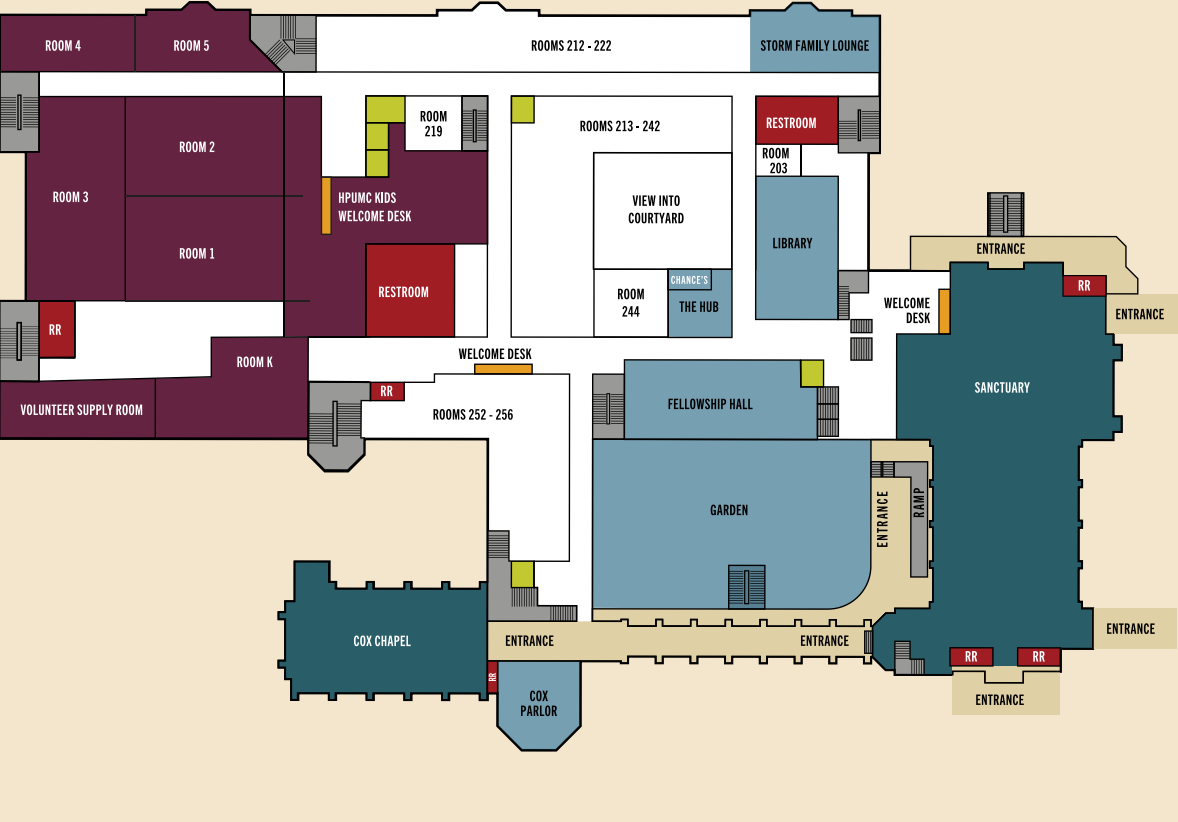

MAIN CAMPUS FIRST FLOOR

Day School, Great Hall, Wesley Hall, Younger Children's Sunday School

- ENTRANCES
- ELEVATORS
- WELCOME DESK
- WORSHIP AREAS
- COMMON AREAS
- RESTROOMS
- STAIRS
- OFFICES

MAIN CAMPUS SECOND FLOOR

Sanctuary, Cox Chapel, Sunday Morning Classes (Adults)

- ENTRANCES
- ELEVATORS
- WELCOME DESK
- WORSHIP AREAS
- COMMON AREAS
- RESTROOMS
- STAIRS
- OFFICES
- HPUMC KIDS

MAIN CAMPUS THIRD FLOOR

Confirmation Center, Choir Rooms, Staff Offices

- ENTRANCES
- ELEVATORS
- WELCOME DESK
- WORSHIP AREAS
- COMMON AREAS
- RESTROOMS
- STAIRS
- OFFICES
- CONFIRMATION CENTER

HIGHLAND PARK UNITED METHODIST CHURCH

TOLLESON FLOORPLANS

TOLLESON FAMILY ACTIVITY CENTER FIRST FLOOR

Belong Disability Ministry

- OFFICES
- CLASSROOMS
- WELCOME DESK
- CHANCE'S CAFE (KITCHEN)
- RESOURCE CENTER
- FAMILY ROOM
- LOBBY
- ACTIVITY HALL
- PROJECT CENTER
- RESTROOMS
- ELEVATORS

TOLLESON FAMILY ACTIVITY CENTER SECOND FLOOR