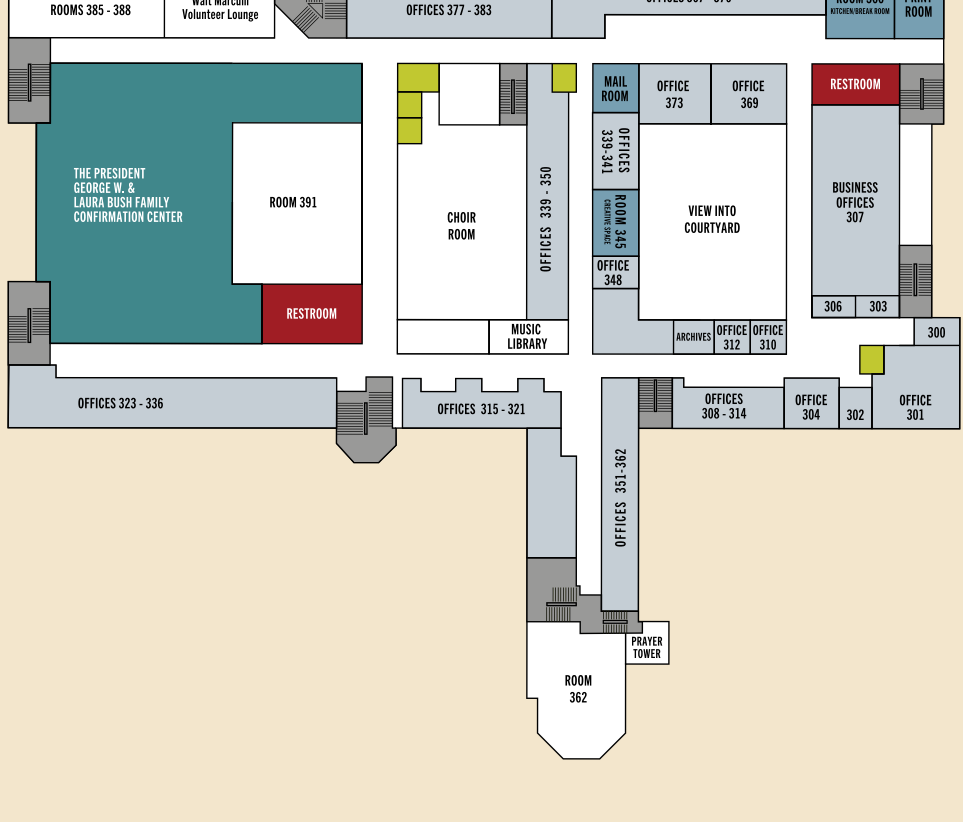

MAIN CAMPUS FIRST FLOOR

Day School, Great Hall, Wesley Hall, Younger Children's Sunday School

- ENTRANCES
- ELEVATORS
- WELCOME DESK
- WORSHIP AREAS
- COMMON AREAS
- RESTROOMS
- STAIRS
- OFFICES

MAIN CAMPUS SECOND FLOOR

Sanctuary, Cox Chapel, Sunday Morning Classes (Adults)

- ENTRANCES
- ELEVATORS
- WELCOME DESK
- WORSHIP AREAS
- COMMON AREAS
- RESTROOMS
- STAIRS
- OFFICES
- HPUMC KIDS

MAIN CAMPUS THIRD FLOOR

Confirmation Center, Choir Rooms, Staff Offices

- ENTRANCES
- ELEVATORS
- WELCOME DESK
- WORSHIP AREAS
- COMMON AREAS
- RESTROOMS
- STAIRS
- OFFICES
- CONFIRMATION CENTER

HIGHLAND PARK UNITED METHODIST CHURCH

TOLLESON FLOORPLANS

TOLLESON FAMILY ACTIVITY CENTER FIRST FLOOR

Belong Disability Ministry

- OFFICES
- CLASSROOMS
- WELCOME DESK
- CHANCE'S CAFE (KITCHEN)
- RESOURCE CENTER
- FAMILY ROOM
- LOBBY
- ACTIVITY HALL
- PROJECT CENTER
- RESTROOMS
- ELEVATORS

TOLLESON FAMILY ACTIVITY CENTER SECOND FLOOR