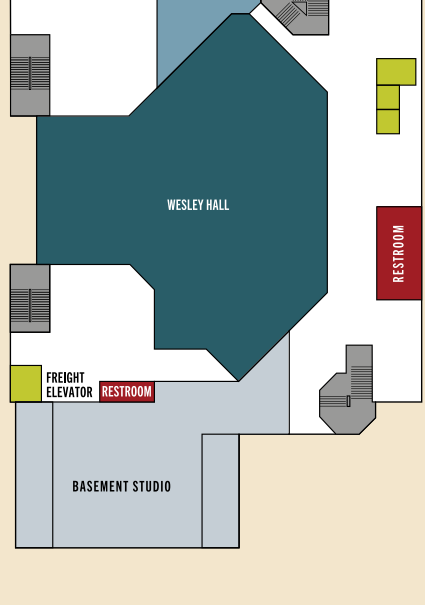

HIGHLAND PARK UNITED METHODIST CHURCH

MAIN CAMPUS FLOORPLANS

hpumc.org

MAIN CAMPUS BASEMENT

Wesley Hall, Chance's Cafe

- ENTRANCES
- ELEVATORS
- WELCOME DESK
- WORSHIP AREAS
- COMMON AREAS
- RESTROOMS
- STAIRS
- OFFICES

MAIN CAMPUS FIRST FLOOR

Day School, Great Hall, Wesley Hall, Younger Children's Sunday School

- ENTRANCES
- ELEVATORS
- WELCOME DESK
- WORSHIP AREAS
- COMMON AREAS
- RESTROOMS
- STAIRS
- OFFICES

MAIN CAMPUS SECOND FLOOR

Sanctuary, Cox Chapel, Sunday Morning Classes (Adults)

- ENTRANCES
- ELEVATORS
- WELCOME DESK
- WORSHIP AREAS
- COMMON AREAS
- RESTROOMS
- STAIRS
- OFFICES
- HPUMC KIDS

MAIN CAMPUS THIRD FLOOR

Confirmation Center, Choir Rooms, Staff Offices

Student Center

- OFFICES & SMALL GROUPS
- CAFE & PANTRY
- CLASSROOMS
- CREATIVE ART CENTER
- LOUNGE
- YOUTH ACTIVITY HALL
- RESTROOMS
- ELEVATORS

TOLLESON FAMILY ACTIVITY CENTER THIRD FLOOR

Recreation Center and Celebration Hall